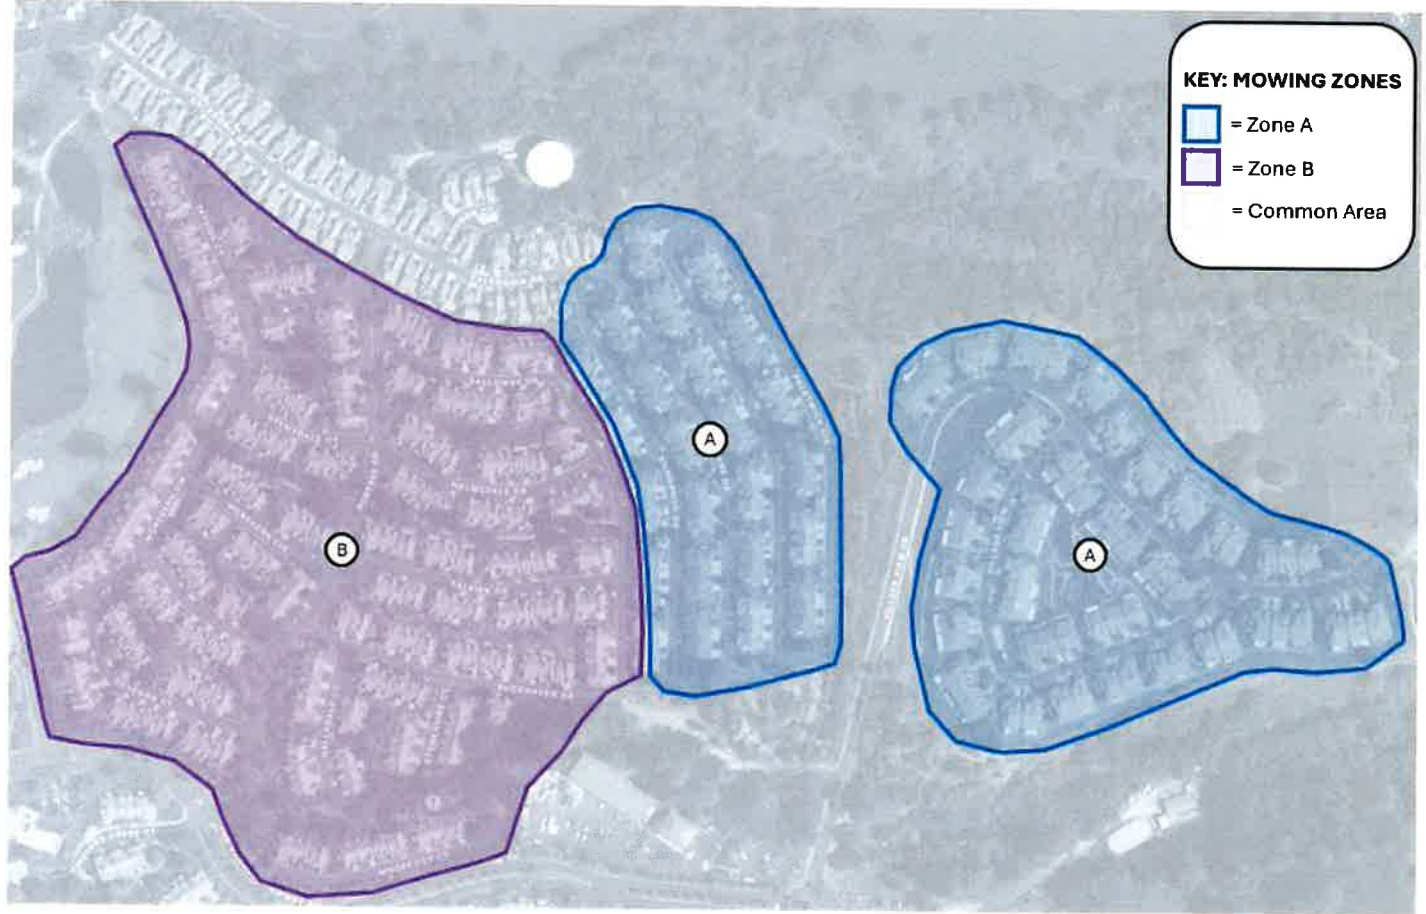

VAT 6	
Mowing / Cleaning	Cleaning
B	
A	
B	
A	
B	
A	
B	
	A
	B

VAT 6: Highland, Glen Arden, Valle Vista

October 2024 Landscape Maintenance Schedule

October 2024

Tuesday, October 1, 2024
 Wednesday, October 2, 2024
 Thursday, October 3, 2024
 Friday, October 4, 2024
 Saturday, October 5, 2024
 Sunday, October 6, 2024
 Monday, October 7, 2024
 Tuesday, October 8, 2024
 Wednesday, October 9, 2024
 Thursday, October 10, 2024
 Friday, October 11, 2024
 Saturday, October 12, 2024
 Sunday, October 13, 2024
 Monday, October 14, 2024
 Tuesday, October 15, 2024
 Wednesday, October 16, 2024
 Thursday, October 17, 2024
 Friday, October 18, 2024
 Saturday, October 19, 2024
 Sunday, October 20, 2024
 Monday, October 21, 2024
 Tuesday, October 22, 2024
 Wednesday, October 23, 2024
 Thursday, October 24, 2024
 Friday, October 25, 2024
 Saturday, October 26, 2024
 Sunday, October 27, 2024
 Monday, October 28, 2024
 Tuesday, October 29, 2024
 Wednesday, October 30, 2024
 Thursday, October 31, 2024

VAT 6 Product Applicator

Detail Zone

1	
1/2	
2	
3	
3/4	
4	
	1 - 6
5	7 - 13
5/6	
6	
7	
7/8	
8	
9	
9/10	

KEY: DETAIL ZONES

 = Zone 1	 = Zone 8
 = Zone 2	 = Zone 9
 = Zone 3	 = Zone 10
 = Zone 4	 = Zone 11
 = Zone 5	 = Zone 12
 = Zone 6	 = Zone 13
 = Zone 7	 = Common Area