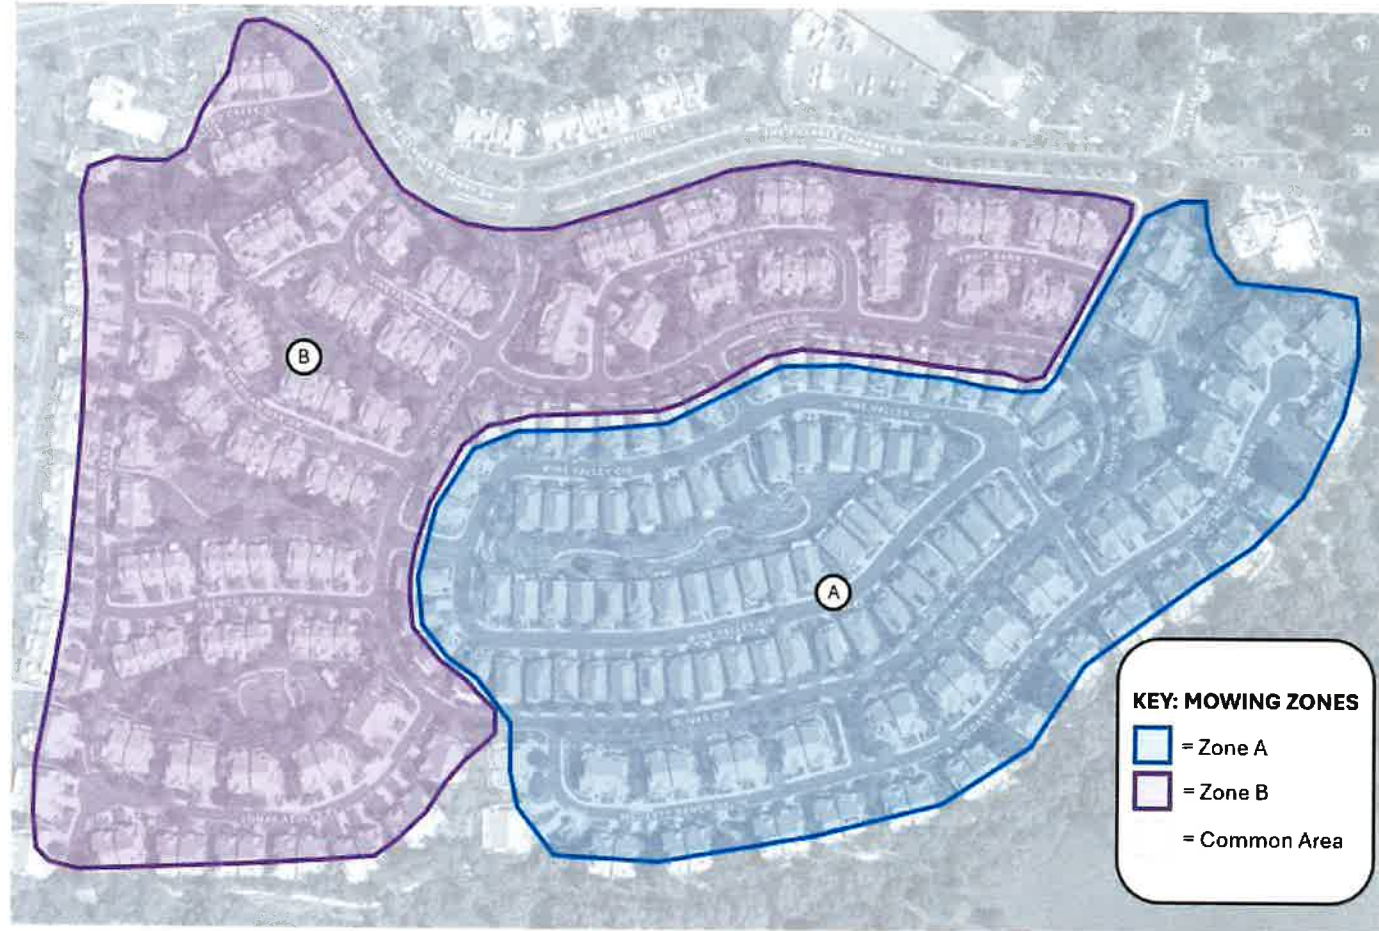

VAT 7: Olivas, The Estates

October 2024 Landscape Maintenance Schedule

October 2024

Tuesday, October 1, 2024
Wednesday, October 2, 2024
Thursday, October 3, 2024
Friday, October 4, 2024
Saturday, October 5, 2024
Sunday, October 6, 2024
Monday, October 7, 2024
Tuesday, October 8, 2024
Wednesday, October 9, 2024
Thursday, October 10, 2024
Friday, October 11, 2024
Saturday, October 12, 2024
Sunday, October 13, 2024
Monday, October 14, 2024
Tuesday, October 15, 2024
Wednesday, October 16, 2024
Thursday, October 17, 2024
Friday, October 18, 2024
Saturday, October 19, 2024
Sunday, October 20, 2024
Monday, October 21, 2024
Tuesday, October 22, 2024
Wednesday, October 23, 2024
Thursday, October 24, 2024
Friday, October 25, 2024
Saturday, October 26, 2024
Sunday, October 27, 2024
Monday, October 28, 2024
Tuesday, October 29, 2024
Wednesday, October 30, 2024
Thursday, October 31, 2024

	VAT 7
Mowing / Cleaning	Cleaning
	A
	B
	A
	B
	A
	B
	A
	B